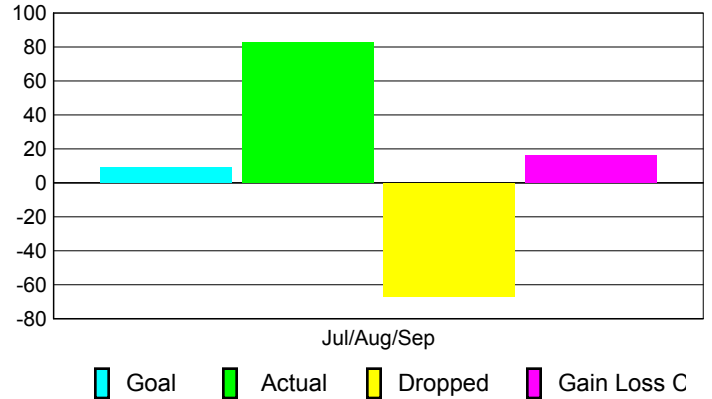

Club Results 2010-2011

Goal, New, Dropped, Gain/Loss

MEMBERSHIP

Membership Results
2010-2011

Membership
2009-2010

Month	Net Memb	Actual New	Actual Dropped	Gain/Loss of	Gain/Loss of
	Goal	Memb	Memb	Memb	Memb
Jul/Aug/Sep	9	83	-67	16	26
Totals	9	83	-67	16	26

Membership Results 2010-2011

Goal, New, Dropped, Gain/Loss

Comparison of Club Gain/Loss

Current Year Compared to the Previous Year

Comparison of Membership Gain/Loss

Current Year Compared to the Previous Year